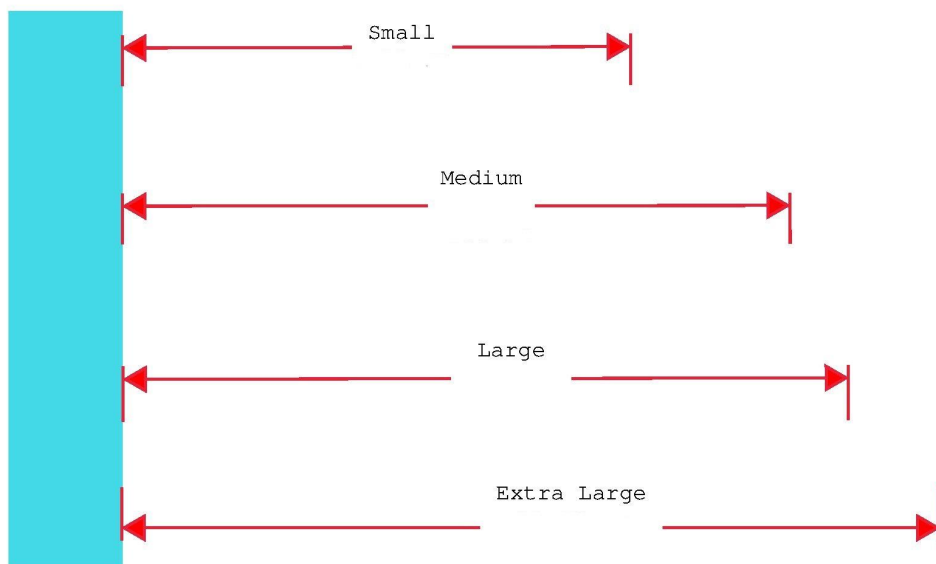

Glove size guide

To determine glove size please place your hand parallel to the blue line below with your thumb to the left of the blue line and fingers closed.

Measure your hand across the widest point as depicted to the left